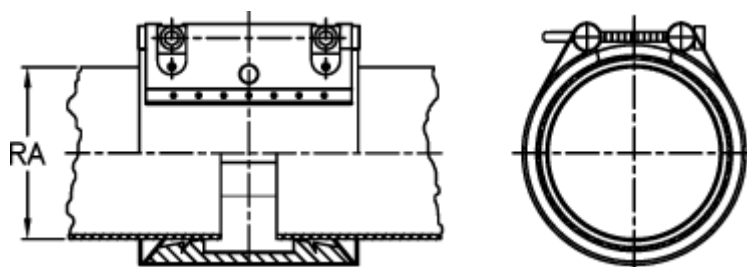

Data Sheet

Article number: 025748400185

Description: Norma Connect pipe coupling
GRIP E W2 Ø=185,0 NBR, 10 bar

Measures

Note = Kontakt os for yderligere informationer.

RA = 185